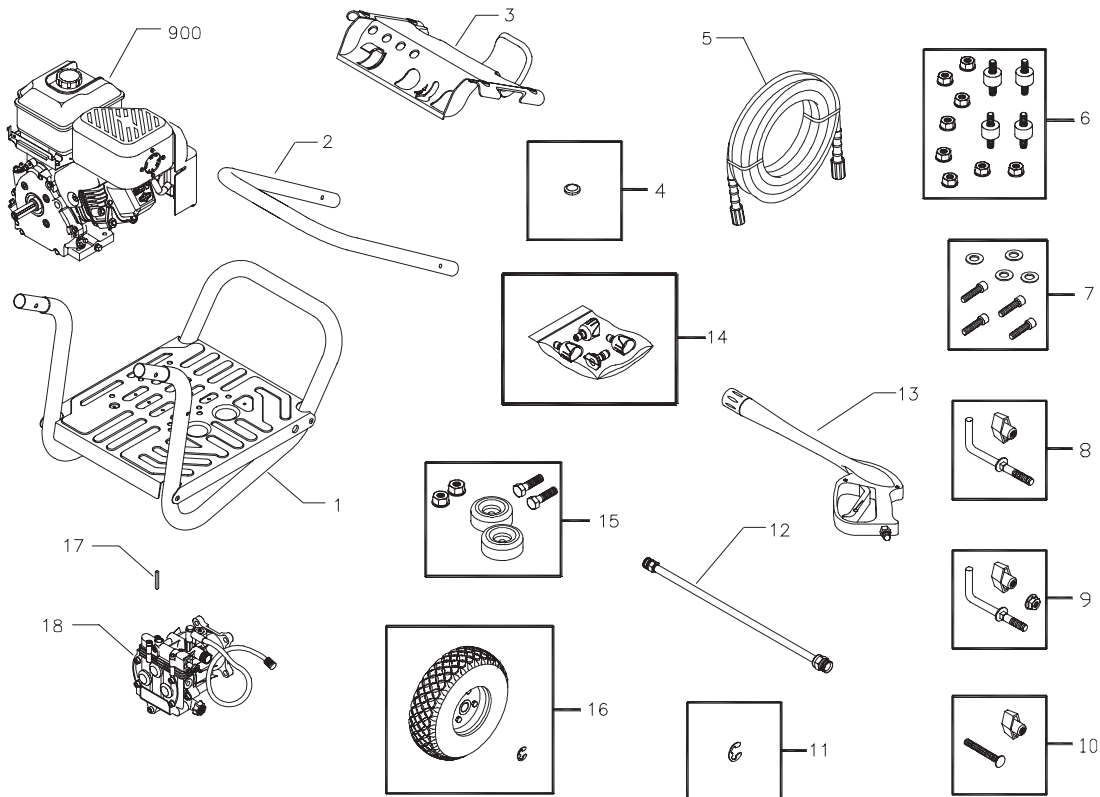

## EXPLODED VIEW AND PARTS LIST - MAIN UNIT

Item	Part #	Description	Item	Part #	Description
1	196695GS	BASE	15	192310GS	KIT, Vibration Mount
2	P194567GS	HANDLE	16	194509GS	KIT, Wheel
3	196788GS	ASSY, BILLBOARD	17	23139DGS	KEY
	195964GS	Tree Clips	18	198347GS	ASSEMBLY, Pump (see page 3)
4	30809GS	GROMMET	900	§	ENGINE
5	194564GS	HOSE, 25'	<b>Items Not Illustrated:</b>		
6	192134GS	KIT, Engine Mounting Hardware	MS6737	MANUAL, Engine	
7	192131GS	KIT, Pump Mounting Hardware	196365GS	MANUAL, Owners	
8	193819GS	KIT, Hook, Lower Handle	191267SGS	AXLE	
9	194264GS	KIT, Hook, Upper Handle	194298GS	VALVE, Thermal Relief	
10	B2203GS	KIT, Handle Hardware	BB3061BGS	OIL BOTTLE	
11	191265GS	E-RING	87815GS	GOGGLES	
12	195970GS	ASSY, Wand, QC	194256GS	KIT, Tag Warning	
13	B3263GS	GUN	§ - Contact Engine Manufacturer		
14	196629GS	KIT, Nozzle			
	195851ZZGS	NOZZLE, QC, Black			
	195842AAGS	NOZZLE, QC, Project Pro, Red			
	195842XGS	NOZZLE, QC, Project Pro, Orange			
	195842RGS	NOZZLE, QC, Project Pro, Yellow			

## EXPLODED VIEW AND PARTS LIST - PUMP

Item	Part #	Description
19	190571GS	CAP, Oil
28	190673GS	MANIFOLD
45	190578GS	PIN
62	190581GS	CAP, 1/8
76	194298GS	THERMAL RELIEF
A	190594GS	KIT, UNLOADER
B	190670GS	KIT, WATER INLET
C	190669GS	KIT, BREATHER TUBE
D	193808GS	KIT, HEAD BRASS
E	193806GS	KIT, CHECK VALVES
F	190592GS	KIT, INLET CHECK
G	190593GS	KIT, CHEMICAL INJECTION

Item	Part #	Description
H	193807GS	KIT, SEAL SET
J	189971GS	KIT, CHEMICAL HOSE
K	193971GS	KIT, PIPE FITTING
L	193972GS	KIT, UNLOADER SEAT

### Items Not Illustrated

190585GS	OIL BOTTLE
B2384GS	FILTER, Inlet

**NOTE:** Item letters A - L are service kits and include all parts shown within the box.