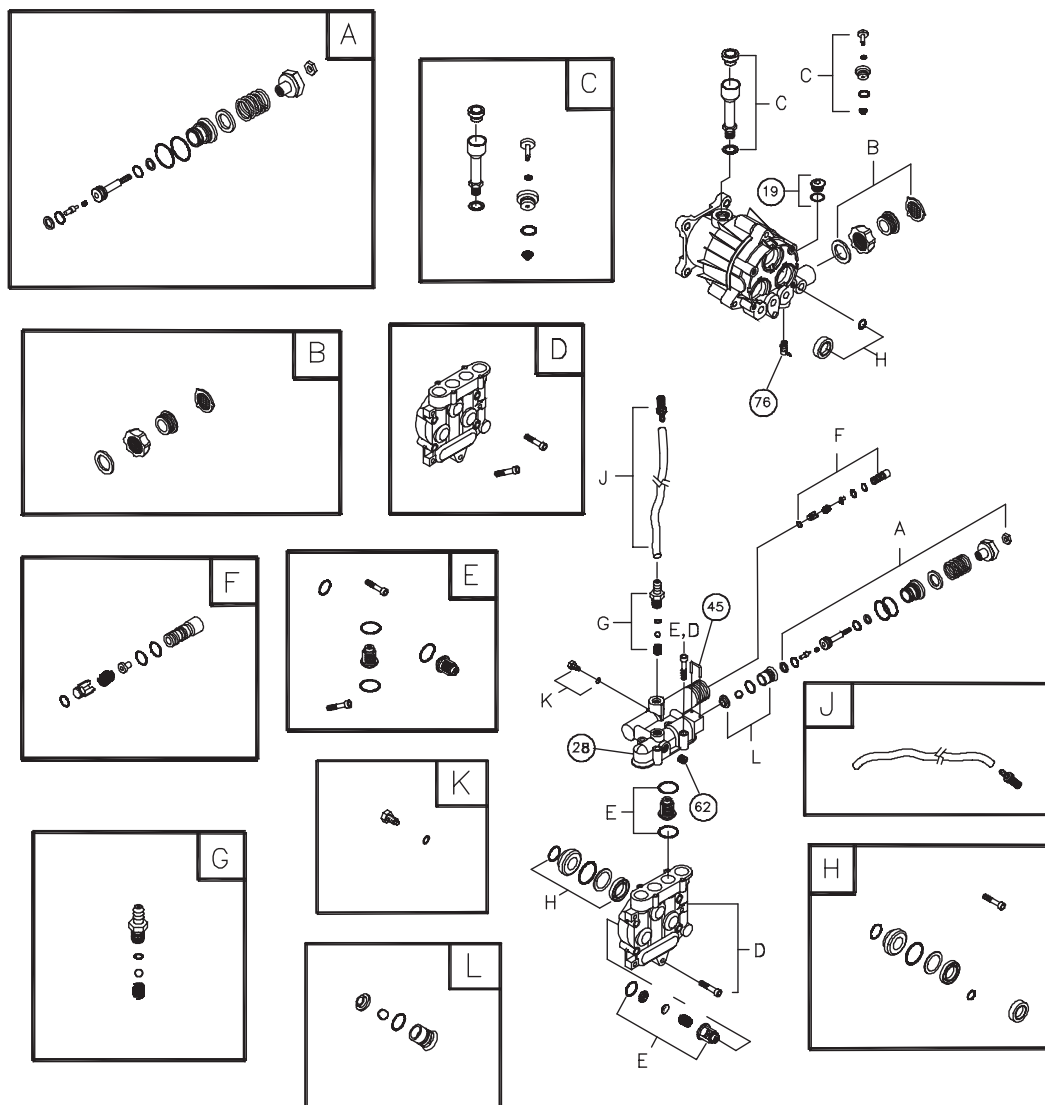

## EXPLODED VIEW AND PARTS LIST - MAIN UNIT

Item	Part #	Description	Item	Part #	Description
1	196695GS	BASE	15	192310GS	KIT, Vibration Mount
2	P194567GS	HANDLE	16	194509GS	KIT, Wheel
3	196788GS	ASSY, BILLBOARD	17	23139DGS	KEY
	195964GS	Tree Clips	18	198347GS	ASSEMBLY, Pump (see page 3)
4	30809GS	GROMMET	900	§	ENGINE
5	194564GS	HOSE, 25'	<b>Items Not Illustrated:</b>		
6	192134GS	KIT, Engine Mounting Hardware	MS6737	MANUAL, Engine	
7	192131GS	KIT, Pump Mounting Hardware	196365GS	MANUAL, Owners	
8	193819GS	KIT, Hook, Lower Handle	191267SGS	AXLE	
9	194264GS	KIT, Hook, Upper Handle	194298GS	VALVE, Thermal Relief	
10	B2203GS	KIT, Handle Hardware	BB3061BGS	OIL BOTTLE	
11	191265GS	E-RING	87815GS	GOGGLES	
12	195970GS	ASSY, Wand, QC	194256GS	KIT, Tag Warning	
13	B3263GS	GUN	§ - Contact Engine Manufacturer		
14	196629GS	KIT, Nozzle			
	195851ZZGS	NOZZLE, QC, Black			
	195842AAGS	NOZZLE, QC, Project Pro, Red			
	195842XGS	NOZZLE, QC, Project Pro, Orange			
	195842RGS	NOZZLE, QC, Project Pro, Yellow			

## EXPLODED VIEW AND PARTS LIST - PUMP

Item	Part #	Description
19	190571GS	CAP, Oil
28	190673GS	MANIFOLD
45	190578GS	PIN
62	190581GS	CAP, 1/8
76	194298GS	THERMAL RELIEF
A	190594GS	KIT, UNLOADER
B	190670GS	KIT, WATER INLET
C	190669GS	KIT, BREATHER TUBE
D	193808GS	KIT, HEAD BRASS
E	193806GS	KIT, CHECK VALVES
F	190592GS	KIT, INLET CHECK
G	190593GS	KIT, CHEMICAL INJECTION

Item	Part #	Description
H	193807GS	KIT, SEAL SET
J	189971GS	KIT, CHEMICAL HOSE
K	193971GS	KIT, PIPE FITTING
L	193972GS	KIT, UNLOADER SEAT

### Items Not Illustrated

190585GS	OIL BOTTLE
B2384GS	FILTER, Inlet

**NOTE:** Item letters A - L are service kits and include all parts shown within the box.